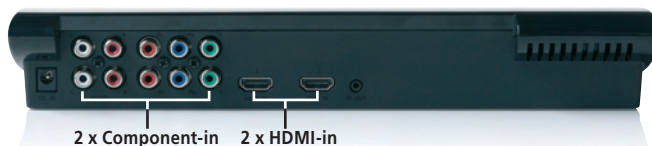

Connections

Transmitter